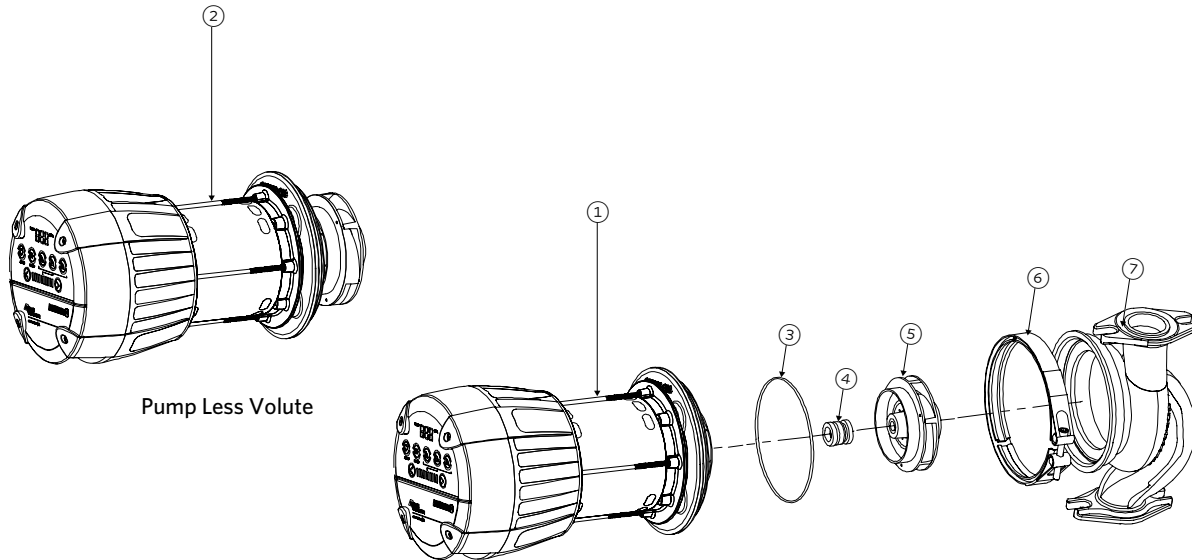

COMPASS R DESIGN ENVELOPE HIGH-EFFICIENCY DRY-ROTOR CIRCULATORS | COMPLETE PARTS BREAKDOWN | INSTALLATION AND OPERATING INSTRUCTIONS

File No: 10.8977
Date: NOVEMBER 20, 2020
Supersedes: NEW
Date: NEW

EXPLODED ASSEMBLY VIEW

KIT DESCRIPTION	KIT INCLUDES	PART NUMBER
Motor Kit (115V)	①	819031-200
Motor Kit (230V)	①	819032-200
Pump Less Volute Kit (115V)	②	119181-103
Pump Less Volute Kit (230V)	②	119182-103
Seal Kit	③ and ④	816706-025K
Impeller Kit	③ and ⑤	819120-130
V-Clamp Kit (motor over 1/8 hp)	⑥	819000-007
V-Clamp Kit (motor under 1/8 hp)	⑥	819000-006
Volute Kit (Cast Iron)	⑦ and ③	819110-113
Volute Kit (Stainless Steel)	⑦ and ③	819110-173