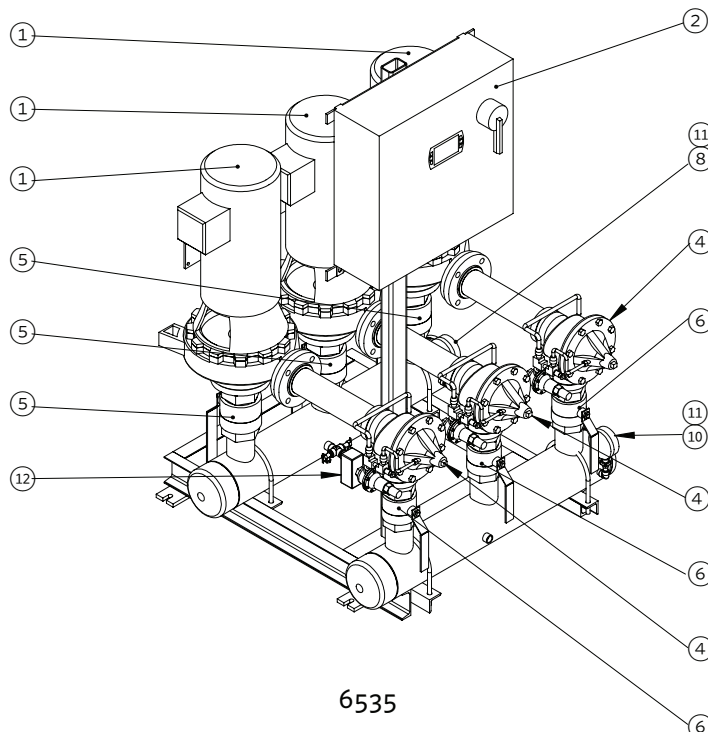

6535

ITEM 1: PUMP

See File no. 6042.127 for 4280 pump parts

6500 SERIES BOOSTER MODEL	PART NUMBER	QTY PER BOOSTER
6525	4280	2
6535	4280	3

ITEM 2: CONTROL PANEL

Please contact Armstrong service department with unit serial number for replacement control panel

ITEM 3: IVS DRIVE

See File no. 6094.100 for ivs drive parts

*ivs systems only.

ITEM 4: MAIN CHECK VALVE / MAIN PRV

VALVE SIZE	CHECK VALVE PART NUMBER*	PRV PART NUMBER†	QTY PER PUMP
1.5"	D975040-506	D975030-006	1
2"	D975040-507	D975030-007	1
2.5"	D975041-108	D975030-008	1
3"	D975041-109	D975030-009	1

* 1.5" and 2" are female NPT, 2.5" and 3" are wafer type.

† All sizes are female NPT.

ITEM 5: SUCTION ISOLATION VALVE

VALVE SIZE	PART NUMBER	QTY PER PUMP
1.5"	D975000-006	1
2"	D975000-007	1
2.5"	D975000-008	1
3"	D975000-009	1

ITEM 6: DISCHARGE ISOLATION VALVE

VALVE SIZE	PART NUMBER	QTY PER PUMP
1.5"	D975000-006	1
2"	D975000-007	1
2.5"	D975000-008	1
3"	D975000-009	1

4

ITEM 7: SUCTION TRANSDUCER*

PRESSURE RANGE	PART NUMBER	QTY PER BOOSTER
0-300 PSI	D500400-202	1