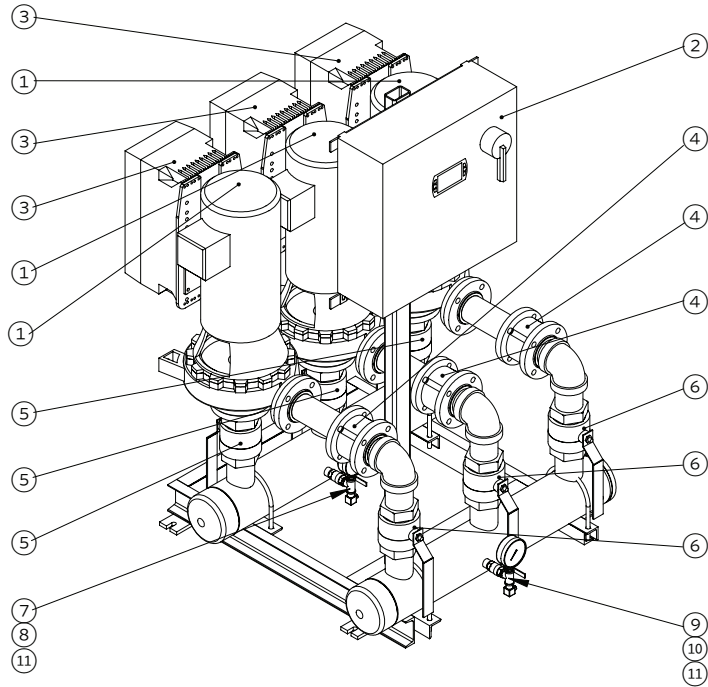

Series 6500 Booster

6535IVS