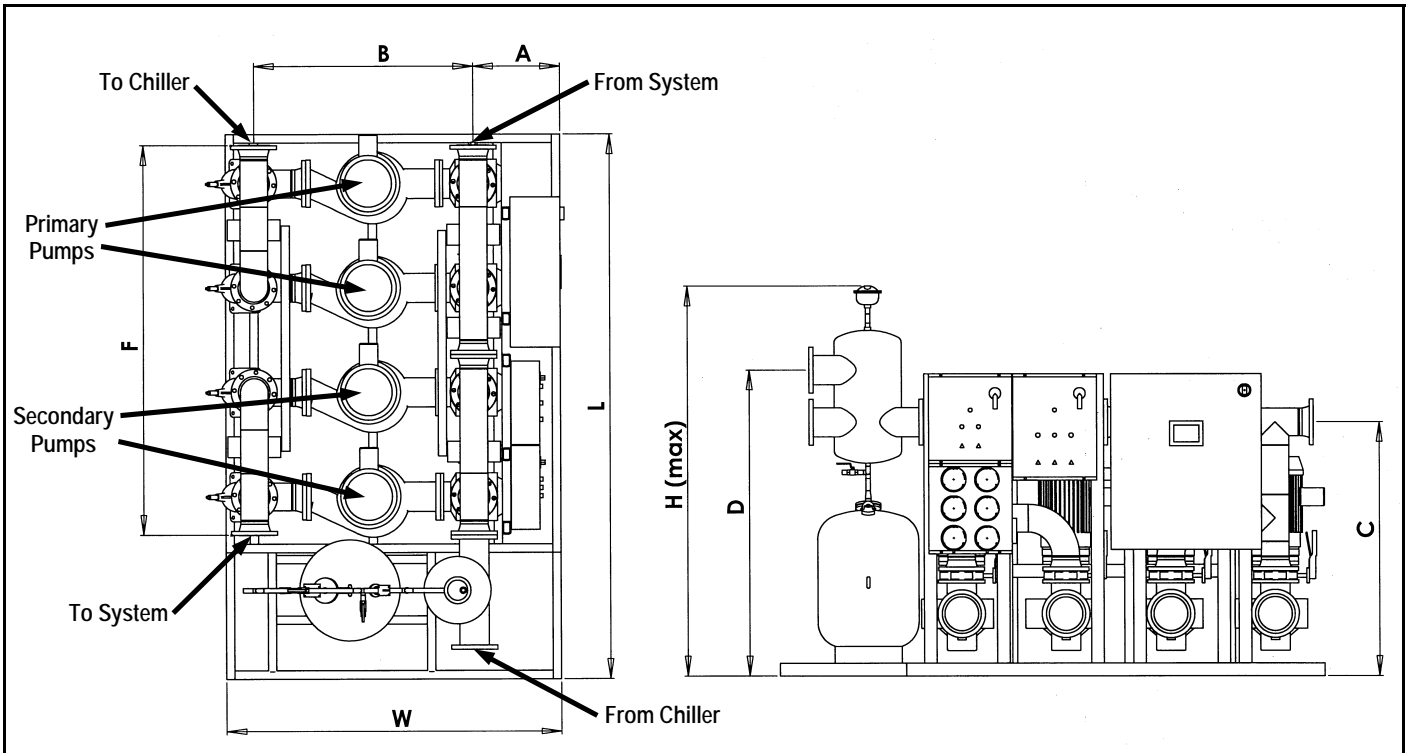

ARMkool 6 Vertical Floor-mounted with Options

SUBMITTAL

JOB: _____	REPRESENTATIVE: _____
_____	_____
_____	_____
ENGINEER: _____	ORDER NO: _____ DATE: _____
CONTRACTOR: _____	SUBMITTED BY: _____ DATE: _____
	APPROVED BY: _____ DATE: _____

DIMENSIONS inches (mm)								
	W	L	H (max)	A	B	C	D	F
ARMkool 6 FS V V115 Z115 AM S	75 (1905)	124 (3150)	96 (2438)	19.25 (489)	45.25 (1149)	60.0 (1524)	72.25 (1835)	93.25 (2369)
ARMkool 6 FS V V225 Z225 AM S	84 (2134)	124 (3150)	96 (2438)	20.75 (527)	52.75 (1340)	60.0 (1524)	72.50 (1842)	93.25 (2369)
ARMkool 6 FS V V330 Z330 AM S	84 (2134)	124 (3150)	96 (2438)	20.00 (508)	51.25 (1302)	60.5 (1537)	73.25 (1861)	93.25 (2369)
ARMkool 6 FS V V440 Z440 AM S	87 (2210)	124 (3150)	96 (2438)	20.75 (527)	55.75 (1416)	61.5 (1562)	74.00 (1880)	93.25 (2369)